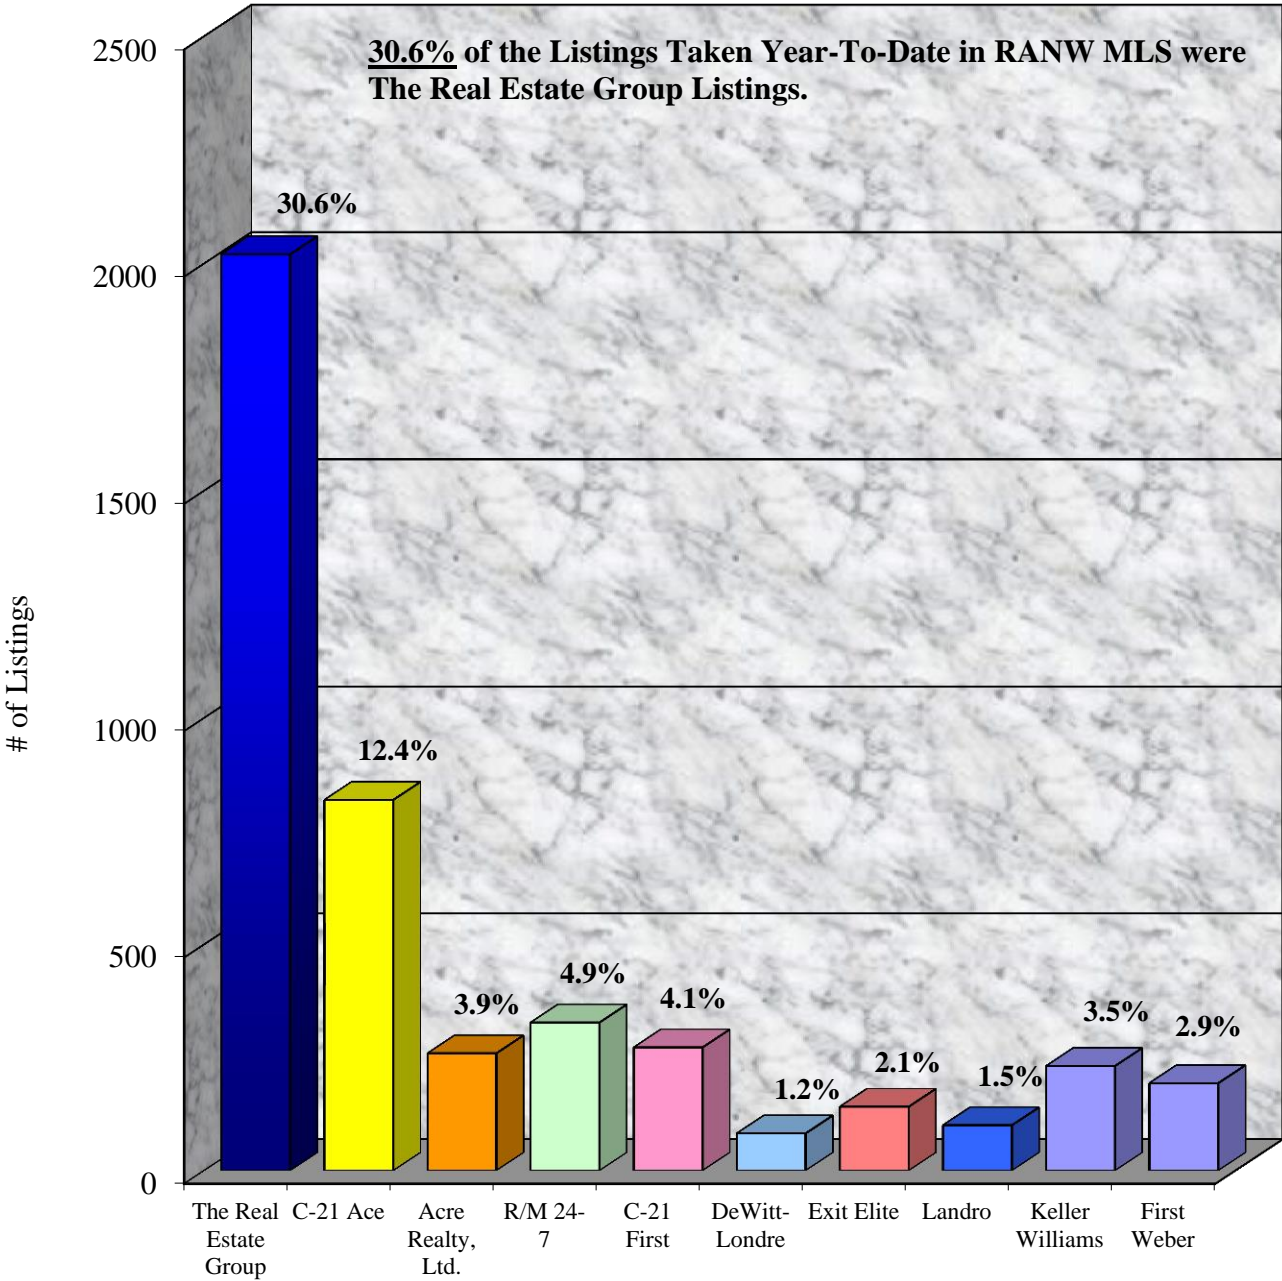

Listings Taken YTD Thru December 2015 For The Fox Valley RANW MLS Area 2*

MLS COMPUTER STATISTICS

"This representation is based in whole or in part on data supplied by the REALTORS® Association of Northeast Wisconsin or its MLS. Neither the Association nor its MLS guarantees or is in any way responsible for its accuracy. Data maintained by the Association or its MLS may not reflect all real estate activity in the market."

*Covering RANW MLS Listings in Area #2: Neenah, Menasha, Appleton, Kimberly, Combined Locks, Little Chute, Kaukauna, Calumet Co., Outagamie Co., Waupaca Co., Portage Co., Marathon Co., Manitowoc Co.